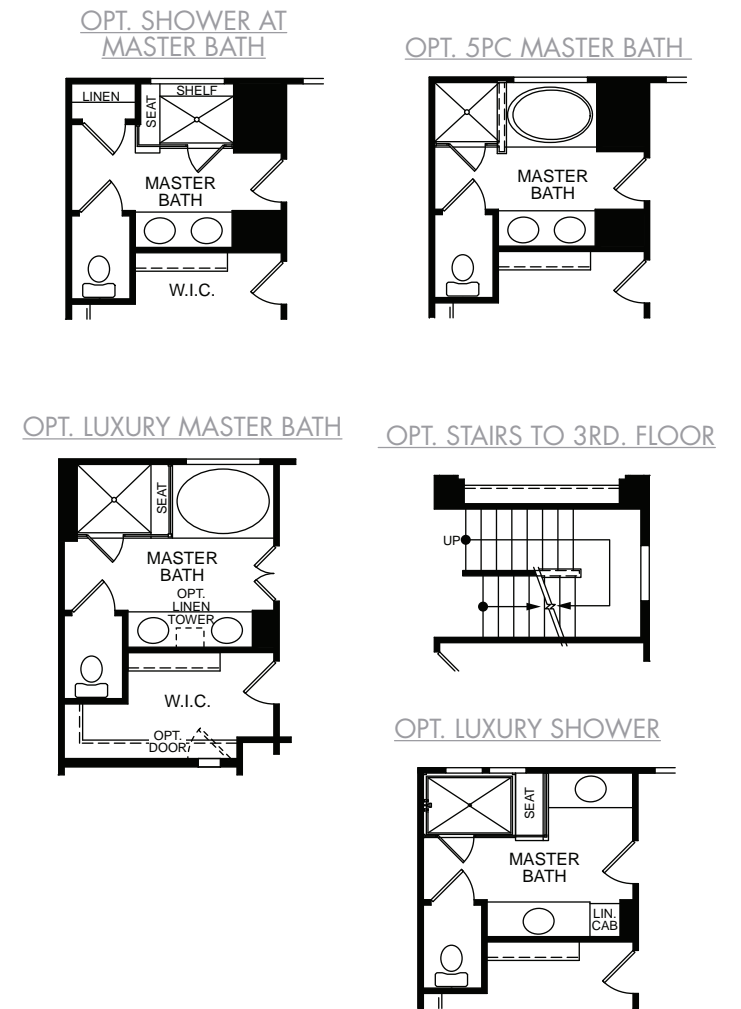

Elevation A

Elevation E

Elevation F

Elevation D

Elevation B

Elevation C

The 7053 Richfield

3 Bed/ 2.5 Bath
1 Car Front Entry Garage

The Richfield • First Floor Plan

SHOWN W/ ELEVATION D

First Floor Options

The Richfield • Second Floor Plan

SHOWN W/ ELEVATION D

Second Floor Options

Third Floor Options